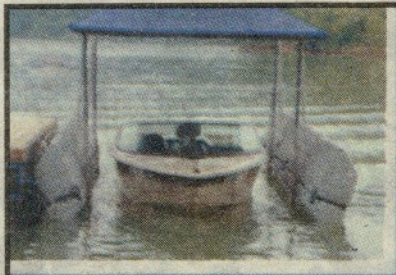

# Visitors can find more than just superyachts on display

■ Boat owners can protect their vessels from above and below with the HoverCover FloatLift from Sunstream Boat Lifts, which is at the convention center. The HoverCover is attached to the high-speed, hydraulic FloatLift to provide boathouse-like protection. The HoverCover automatically lifts as the FloatLift lowers, making boarding a snap. When you return to the dock, the FloatLift raises the hull out of the water while the HoverCover lowers, providing snug protection for your boat.

**QUICK TRANSFORMATION:** The FloatLift and HoverCover from Sunstream provide protection from exposure to the sun and rain and eases boarding.